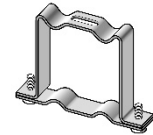

818 306
818 316

SlimLine Bracket 200-250mm, right version
 (steel galvanized, 5mm thickness)

818 326

SlimLine Bracket 100-150mm, left version
SlimLine Bracket 150-200mm, left version
 (steel galvanized, 4mm thickness)

818 307
818 317

SlimLine Bracket 200-250mm, left version
 (steel galvanized, 5mm thickness)

818 327

Head Rail Brackets

A wide range of solutions.

Bracket hr 56x58, 2 screws
Bracket hr 56x58, 1 screw/1 rivet

819 010
819 011

Bracket hr 56x58, auto-closing
Bracket hr 56x58, auto-closing with rubber

820 113
820 114

Distance plate

820 115

Extension 126mm, cover height 130-173mm
Extension 143mm, cover height 174-253mm
Extension 223mm, cover height 254-330mm
Extension 303mm, cover height 331-412mm
Extension 383mm, cover height 413-480mm