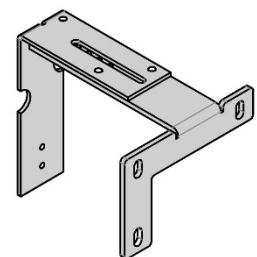

(steel galvanized, 4mm thickness)

SlimLine Wall Bracket 189mm, left version **818 322**

(steel galvanized, 5mm thickness)

SlimLine Brackets for additional Cover

Space-saving solution featuring a slim 25 mm height for tight installation environments.

SlimLine Bracket 100-150mm,
SlimLine Bracket 150-200mm,
 (steel galvanized, 4mm thickness)

818 305
818 315

SlimLine Bracket 200-250mm,
 (steel galvanized, 5mm thickness)

818 325

SlimLine Bracket 100-150mm, right version
SlimLine Bracket 150-200mm, right version
 (steel galvanized, 4mm thickness)

818 306
818 316

SlimLine Bracket 200-250mm, right version
 (steel galvanized, 5mm thickness)

818 326

SlimLine Bracket 100-150mm, left version
SlimLine Bracket 150-200mm, left version
 (steel galvanized, 4mm thickness)

818 307
818 317

SlimLine Bracket 200-250mm, left version
 (steel galvanized, 5mm thickness)

818 327

Head Rail Brackets

A wide range of solutions.

Bracket hr 56x58, 2 screws
Bracket hr 56x58, 1 screw/1 rivet